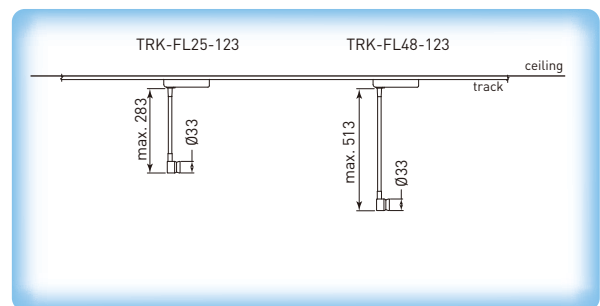

Track Flexible BS123 LED Spotlight TRK-FL-123

- 2.5W each light
- With 40° optic lens
- Finish: black / bright silver (NBK)
- With LD700TRK.1 LED driver

Illustration	Article Code	Model	Light color	
<p>TRK-FL25-123NBK</p> <p>TRK-FL48-123NBK</p>		• With 250mm L. flexible arm , black		
	08.080014.921	TRK-FL25-123NBK-CW	cool white	
	08.080014.911	TRK-FL25-123NBK-WW	warm white	
			• With 480mm L. flexible arm , black	
	08.081014.921	TRK-FL48-123NBK-CW	cool white	
	08.081014.911	TRK-FL48-123NBK-WW	warm white	